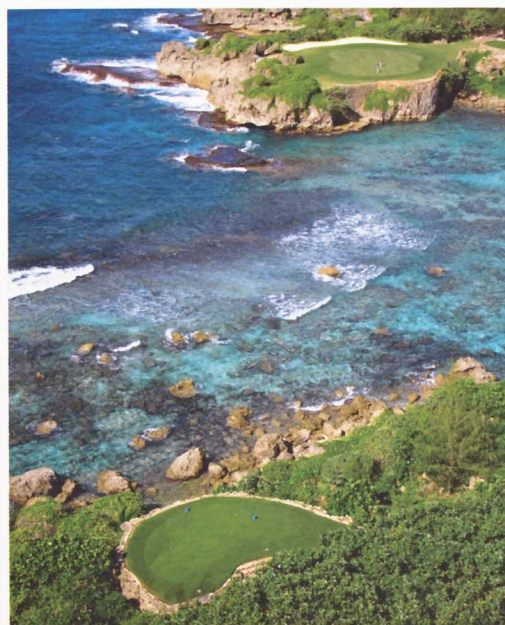

ONWARD MANGILAO GOLF CLUB (OMGC) LOCAL RULES

1. 1 USGA rules shall govern all play except as modified by local rules.
2. 2 Yardages are denoted on the fairway as ;
   ● RED 100yards ○ WHITE 150yards ● BLUE 200yards
   And yardages are measured to the center of the green.
3. 3 Lakes on hole #5, 6, 7 & 8 are played as lateral water hazards.
4. 4 Drainage ponds on course are played as lateral water hazards.
5. 5 Special tee boxes are located on holes #11, 12 & 13 and players must comply with local rules provided on signs at each tee box.
6. 6 All carts are required to remain on the cart paths.
7. 7 Proper golf attire and etiquette, please.

オンワード マングラオ ゴルフ クラブ ローカルルール

1. 1 USGA(全米ゴルフ協会)ルールが全てのプレーに適用されます。
2. 2 コース内のヤーデージ標識は、●赤100y ○白150y ●青200yで区別され、全てグリーンセンターまでの距離となっています。
3. 3 5、6、7、8番の池は、ラテラルウォーターハザード扱いになります。
4. 4 コース内の貯水/排水池(石畳で造られたくぼ地等)は、ラテラルウォーターハザード扱いになります。
5. 5 11、12、13番には特設ティーがあります。各ホールに表示してある打数を付加してプレーしてください。
6. 6 カートは、カート道路のみ走行可能です。
7. 7 その他、ゴルファーとしてのエチケットをお守りください。

(671)734-1111
www.onwardguam.com

HOLE	1	2	3	4	5	6	7	8	9	OUT	10	11	12	13	14	15	16	17	18	IN	TTL	Rate	Slope
BLACK	342	402	513	167	367	436	433	179	562	3401	399	388	188	515	418	168	425	527	475	3503	6904	74.0	143.0
BLUE	319	374	478	162	359	396	414	173	543	3218	387	353	184	498	407	160	417	509	467	3382	6600	72.5	140.0
WHITE	294	346	444	136	327	369	374	161	515	2966	352	333	164	466	382	139	367	469	427	3099	6065	71.1	137.0
PAR	4	4	5	3	4	4	4	3	5	36	4	4	3	5	4	3	4	5	4	36	72	HCP	NET
ONWARD MANGILAO GOLF CLUB																							
HANDICAP	17	5	15	7	11	3	1	9	13	OUT	18	12	8	10	14	16	6	4	2	IN	TTL	Rate	Slope
RED	243	293	414	111	275	321	322	147	450	2576	307	277	92	390	260	122	277	416	401	2542	5118	71.7	132.0

SCORER :

DOB : / /

ATTEST :

DATE : / /